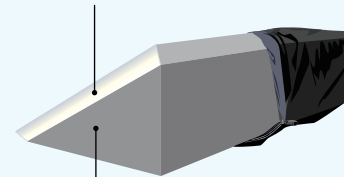

Bed Wedge

Body Cushion

- Full-length positioning cushion
- Replaces ineffective pillows
- Moisture-resistant, 4-way stretch cover included

Visco-Elastic Memory Foam

High-Resiliency Pressure-Redistributing Foam

Product Description

The Liberty™ Bed Wedge is designed to offer side support, positioning, and stabilization of the trunk and extremities. Use in various positions as needed. The top layer is comprised of visco-elastic memory foam. Includes a 4-way stretch, incontinent-resistant cover with non-skid bottom. Extra covers available.

Models and Product Specifications

Model #	Size (WIDTH × LENGTH × HEIGHT)
LBW-M	12" × 36" × 7"