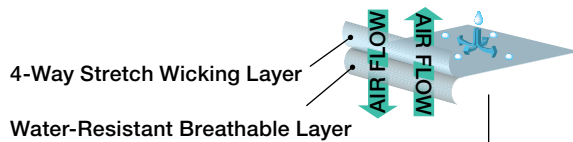

Bed Wedge

Body Cushion

- Full-length positioning cushion
- Replaces ineffective pillows
- Moisture-resistant, 4-way stretch cover included

Visco-Elastic Memory Foam

High-Resiliency Pressure-Redistributing Foam

Product Description

The Liberty™ Bed Wedge is designed to offer side support, positioning, and stabilization of the trunk and extremities. Use in various positions as needed. The top layer is comprised of visco-elastic memory foam. Includes a 4-way stretch, incontinent-resistant cover with non-skid bottom. Extra covers available.