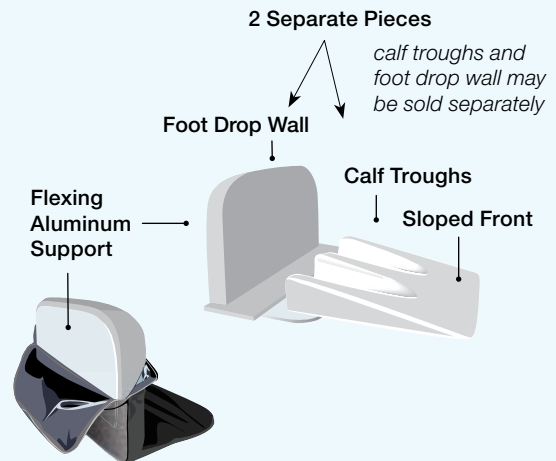

# Heel Complete

Heel Flotation Cushion

Ideal for neutral positioning

Foot drop wall included

Moisture-resistant, 4-way stretch cover included

## Product Description

The Liberty™ Heel Complete is specifically designed to cradle the legs in contoured memory foam supports while floating the heels. The Heel Complete design encourages neutral positioning for lower extremities and is often used with individuals with no mobility or those recovering from hip surgery. The sloped front design supports the knees to help prevent hyper extension. The optional foot wall helps prevent foot drop and provides protection from pressure wounds on the top of the feet from bed sheets. Can be ordered together or separately. Comes with a 4-way stretch, incontinent-resistant cover with non-skid bottom. Extra covers available.

## Model and Product Specifications

Model #	Size (WIDTH × DEPTH)	
HC2-18×22	18" × 22"	HEEL COMPLETE (TROUGH + DROP WALL)
HT-18×22	18" × 22"	CALF TROUGHS
LFD-24×24	24" × 15" × 15" (HEIGHT)	FOOT DROP WALL