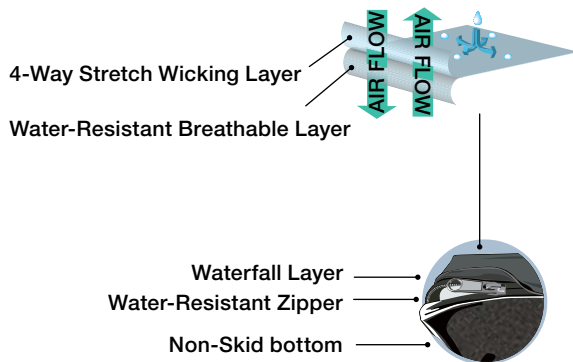

# Heel Complete

Heel Flotation Cushion

Ideal for neutral positioning

Foot drop wall included

Moisture-resistant, 4-way stretch cover included

## Product Description

The Liberty™ Heel Complete is specifically designed to cradle the legs in contoured memory foam supports while floating the heels. The Heel Complete design encourages neutral positioning for lower extremities and is often used with individuals with no mobility or those recovering from hip surgery. The sloped front design supports the knees to help prevent hyper extension. The optional foot wall helps prevent foot drop and provides protection from pressure wounds on the top of the feet from bed sheets. Can be ordered together or separately. Comes with a 4-way stretch, incontinent-resistant cover with non-skid bottom. Extra covers available.

## Model and Product Specifications

Model #	Size (WIDTH × DEPTH)	
HC2-18×22	18" × 22"	HEEL COMPLETE (TROUGH + DROP WALL)
HT-18×22	18" × 22"	CALF TROUGHS
LFD-24×24	24" × 15" × 15" (HEIGHT)	FOOT DROP WALL